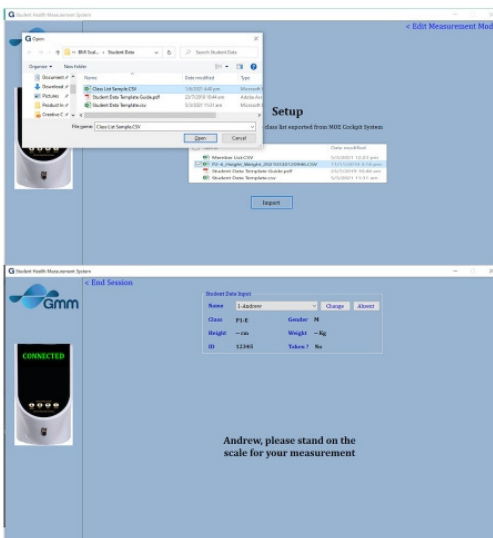

GMM-H05 Body BMI Scale

Track your health in one scale

DESCRIPTION

- Body BMI scale utilizing ultrasonic to detect weight, height, and **BIA***
- **BIA***: body & visceral fat, muscle percentage, bone mass, calories, and BMI
- Heavy-duty scale
- Uses **software*** via PC to display body measurements
- Equipped with a thermal printer to print body measurements
- Applicable for schools, clinics, military camps, and hospitals

H05 Body BMI Scale

SOFTWARE*

- Using RS232 cable as a communication medium between PC to scale, to run software
- Displays body measurements
- Data retrieved from software can be uploaded to microsoft excel for tracking

Software via PC

FEATURES

- LCD display
- Weight measuring range: **5 - 200 kg** (division: round off to nearest 50g)
- Height measuring range: **30 - 215 cm**
- Power: 6V 2A DC power adaptor
- Customized software
- RS232 "scale-to-PC" communication cable
- Thermal printer
- Heavy-duty base for better weight support