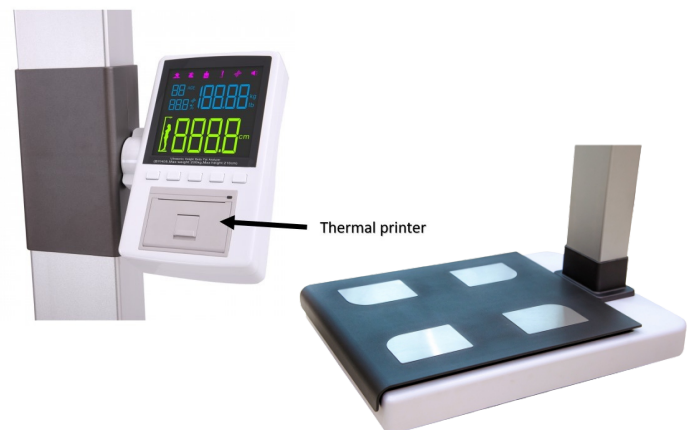

GMM-H05 Body BMI Scale

Track your health in one scale

DESCRIPTION

- Body BMI scale utilizing ultrasonic to detect weight, height, and **BIA***
- **BIA***: body & visceral fat, muscle percentage, bone mass, calories, and BMI
- Heavy-duty scale
- Uses **software*** via PC to display body measurements
- Equipped with a thermal printer to print body measurements
- Applicable for schools, clinics, military camps, and hospitals

H05 Body BMI Scale

SOFTWARE*

- Using RS232 cable as a communication medium between PC to scale, to run software
- Displays body measurements
- Data retrieved from software can be uploaded to microsoft excel for tracking

Software via PC

FEATURES

- LCD display
- Weight measuring range: **5 - 200 kg** (division: round off to nearest 50g)
- Height measuring range: **30 - 215 cm**
- Power: 6V 2A DC power adaptor
- Customized software
- RS232 "scale-to-PC" communication cable
- Thermal printer
- Heavy-duty base for better weight support